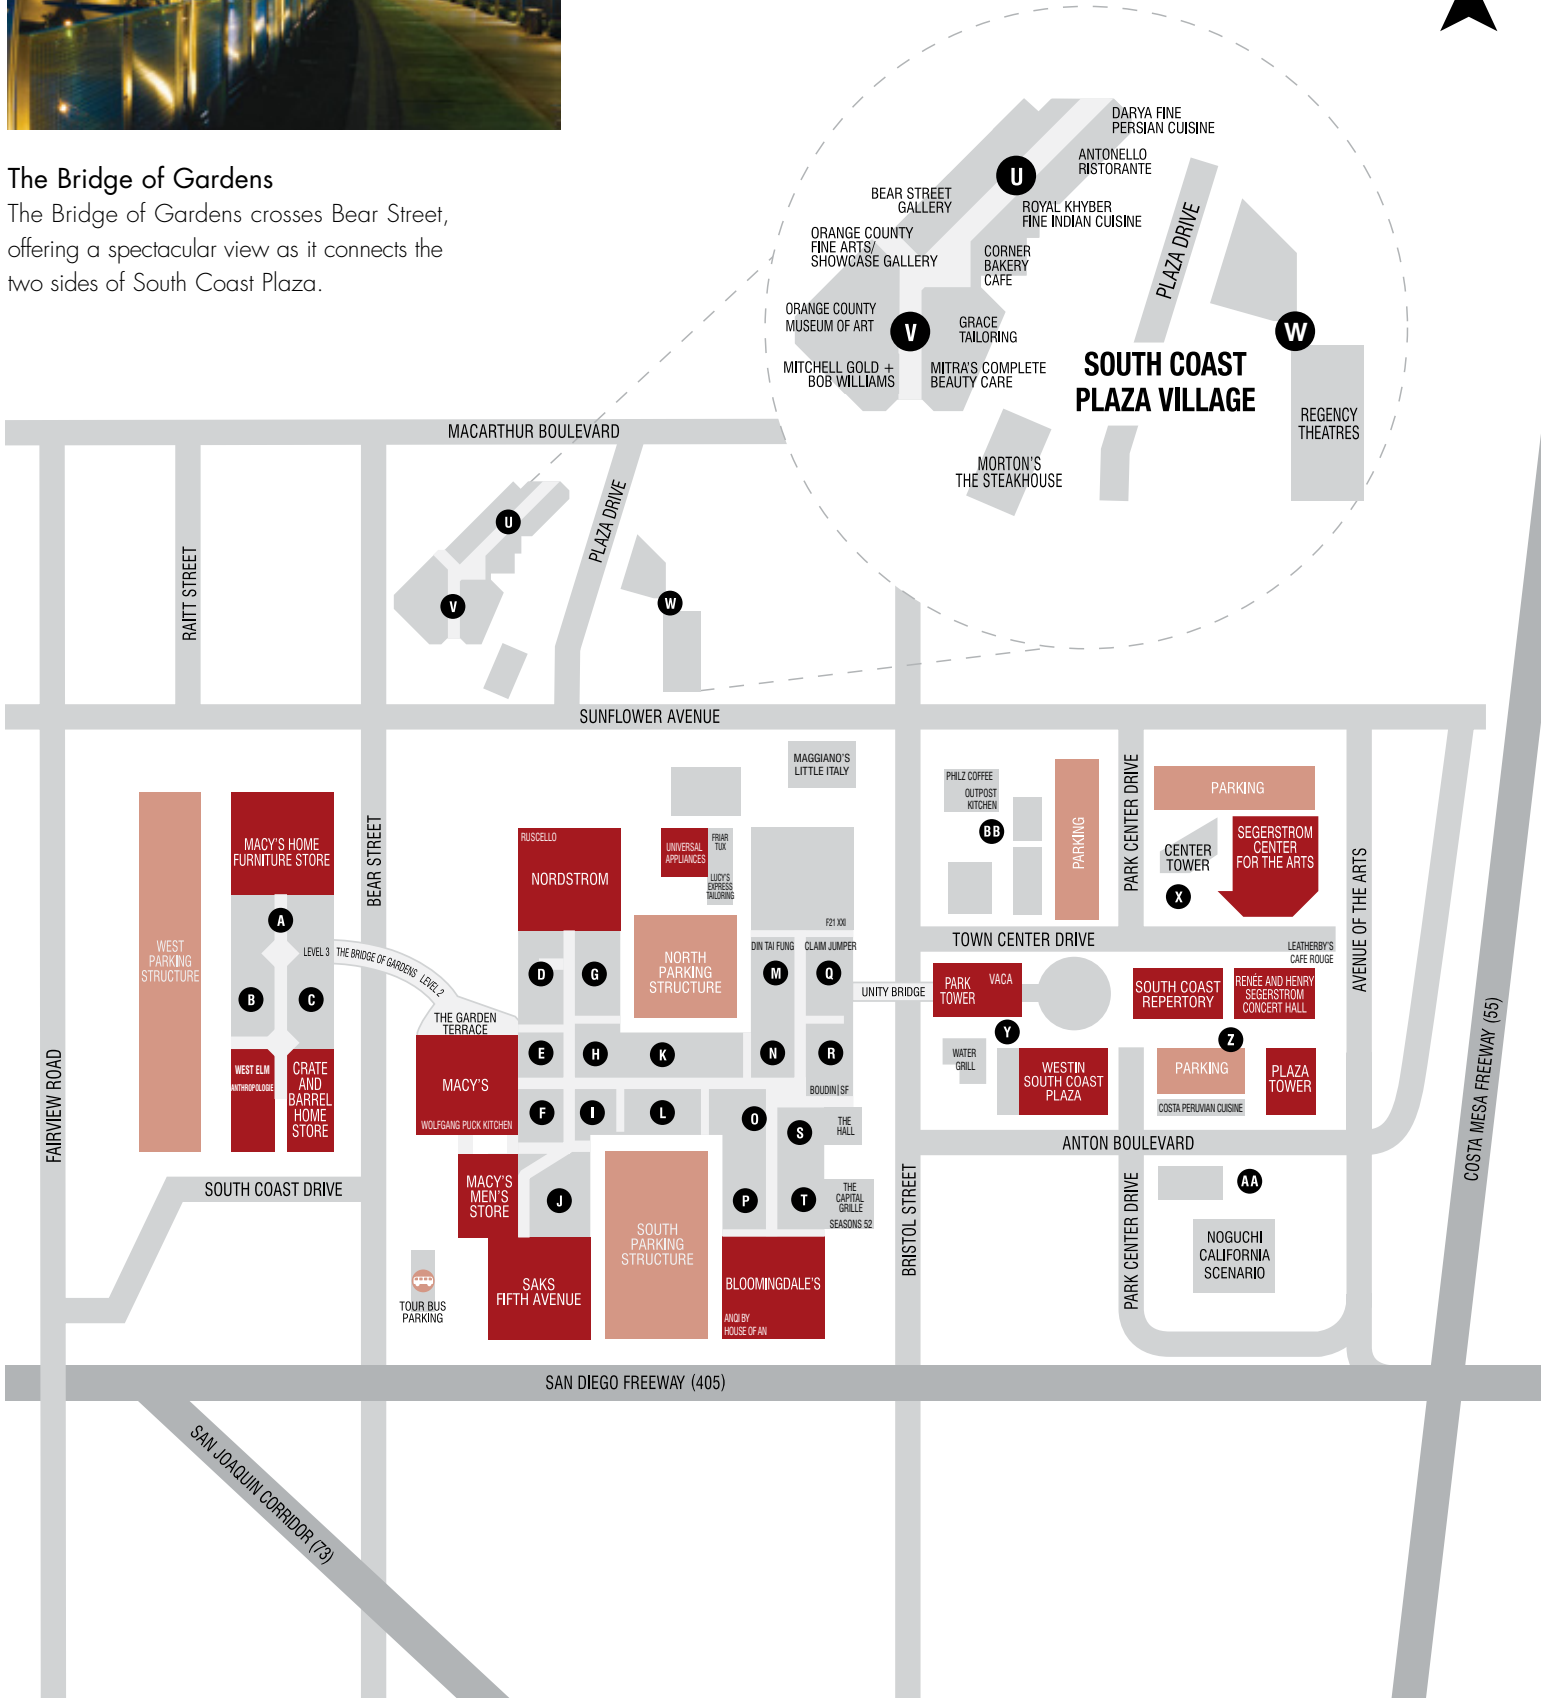

SOUTH COAST PLAZA AREA MAP

The Bridge of Gardens

The Bridge of Gardens crosses Bear Street, offering a spectacular view as it connects the two sides of South Coast Plaza.

MAP NOT TO SCALE

NORTH

STORE DIRECTORY

120% Lino	F-1	714.852.3826
& Other Stories	P-2	657.273.5123
Abercrombie & Fitch	P-1	714.656.0010
adidas Originals	B-3	714.668.9155
Alexander McQueen	G-2	657.205.4477
AllSaints	P-1	714.955.4448
Ann Taylor	R-2	714.754.1915
Anne Fontaine	K-1	714.549.0315
Anthropologie	B-1	714.540.9001
Aritzia	T-2	714.662.4452
Armani Exchange	P-1	714.556.8842
ba&sh	S-1	714.708.2920
BALENCIAGA	K-2	714.668.0557
Bally	K-2	714.557.1914
Banana Republic	T-1, T-2	714.327.8400
Berluti	K-2	714.641.3582
BOSS	L-1	714.641.8661
Bottega Veneta	H-2	714.540.9760
Brunello Cucinelli	K-2	714.957.6930
Burberry	L-1	714.556.8110
Camilla	F-1	949.468.2904
Canali	G-3	714.662.1800
Celine	L-2	714.957.1255
CH Carolina Herrera	L-1	714.662.0572
CHANEL Boutique	G-1	714.754.7455
Chico's	B-2	714.751.8518
Chloé	K-2	714.481.0308
Club Monaco	T-1	714.957.3080
Coach	L-2	714.979.1771
Cole Haan	O-2	657.289.2825
COS	P-2	657.205.3751
Diesel	C-3	714.556.5540
Dior	D-1	714.549.4700
Dior Men	D-2	657.900.4887
Dolce&Gabbana	J-2	714.668.9142
Eileen Fisher	N-2	714.437.3111
Emporio Armani	H-1	714.546.9377
Ermenegildo Zegna	I-2	714.444.1534
Escada	N-1	714.957.6800
Everything But Water	C-2	714.540.8523
Express	M-1	714.540.5830
Express Men	M-1	714.540.5830
F21 XXI	Q-1	714.338.0214
Fendi	F-1	714.751.1111
Free People	S-1	714.708.3794
Friar Tux	North Parking Lot	714.751.4199
Gap	P-1	714.210.0264
Ganni	S-2	949.612.9300
Giorgio Armani	H-1	714.546.9377
Givenchy	K-2	714.545.2185