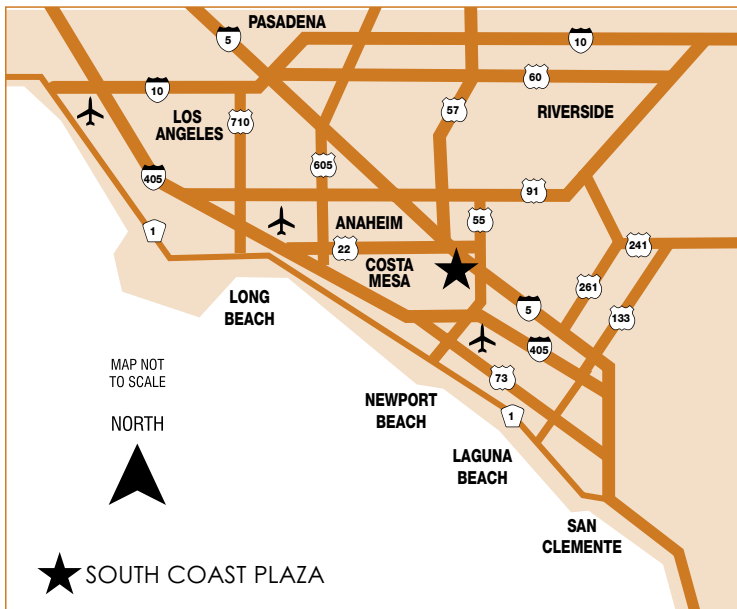

VIP PASSPORT

Out-of-town visitors (with appropriate ID) receive a South Coast Plaza VIP Savings Passport with special benefits and discounts at more than 160 stores and restaurants. Available at all South Coast Plaza Concierge locations or visit southcoastplaza.com/vip-passport.

CONCIERGE

As a helpful assist, gift cards, package check, store information and referrals, restaurant reservations, Orange County attraction information, computerized gift search, tourism assistance, lost and found and foreign language assistance are available.

THE PAVILION

You're invited to shop in person at The Pavilion at South Coast Plaza, a collection of 14 newly built, beautiful open-air suites on level 2 of the North parking structure. Complimentary to South Coast Plaza guests and available only by appointment via participating boutiques, The Pavilion is designed to provide you with a private shopping experience in a safe, welcoming and elegant space.

SCP 2 GO

Select boutiques and restaurants are participating in SCP 2 GO, a convenient curbside shopping service. Visit our website daily for updates about participating boutiques and restaurants. Contact boutiques or restaurants for hours of operation.