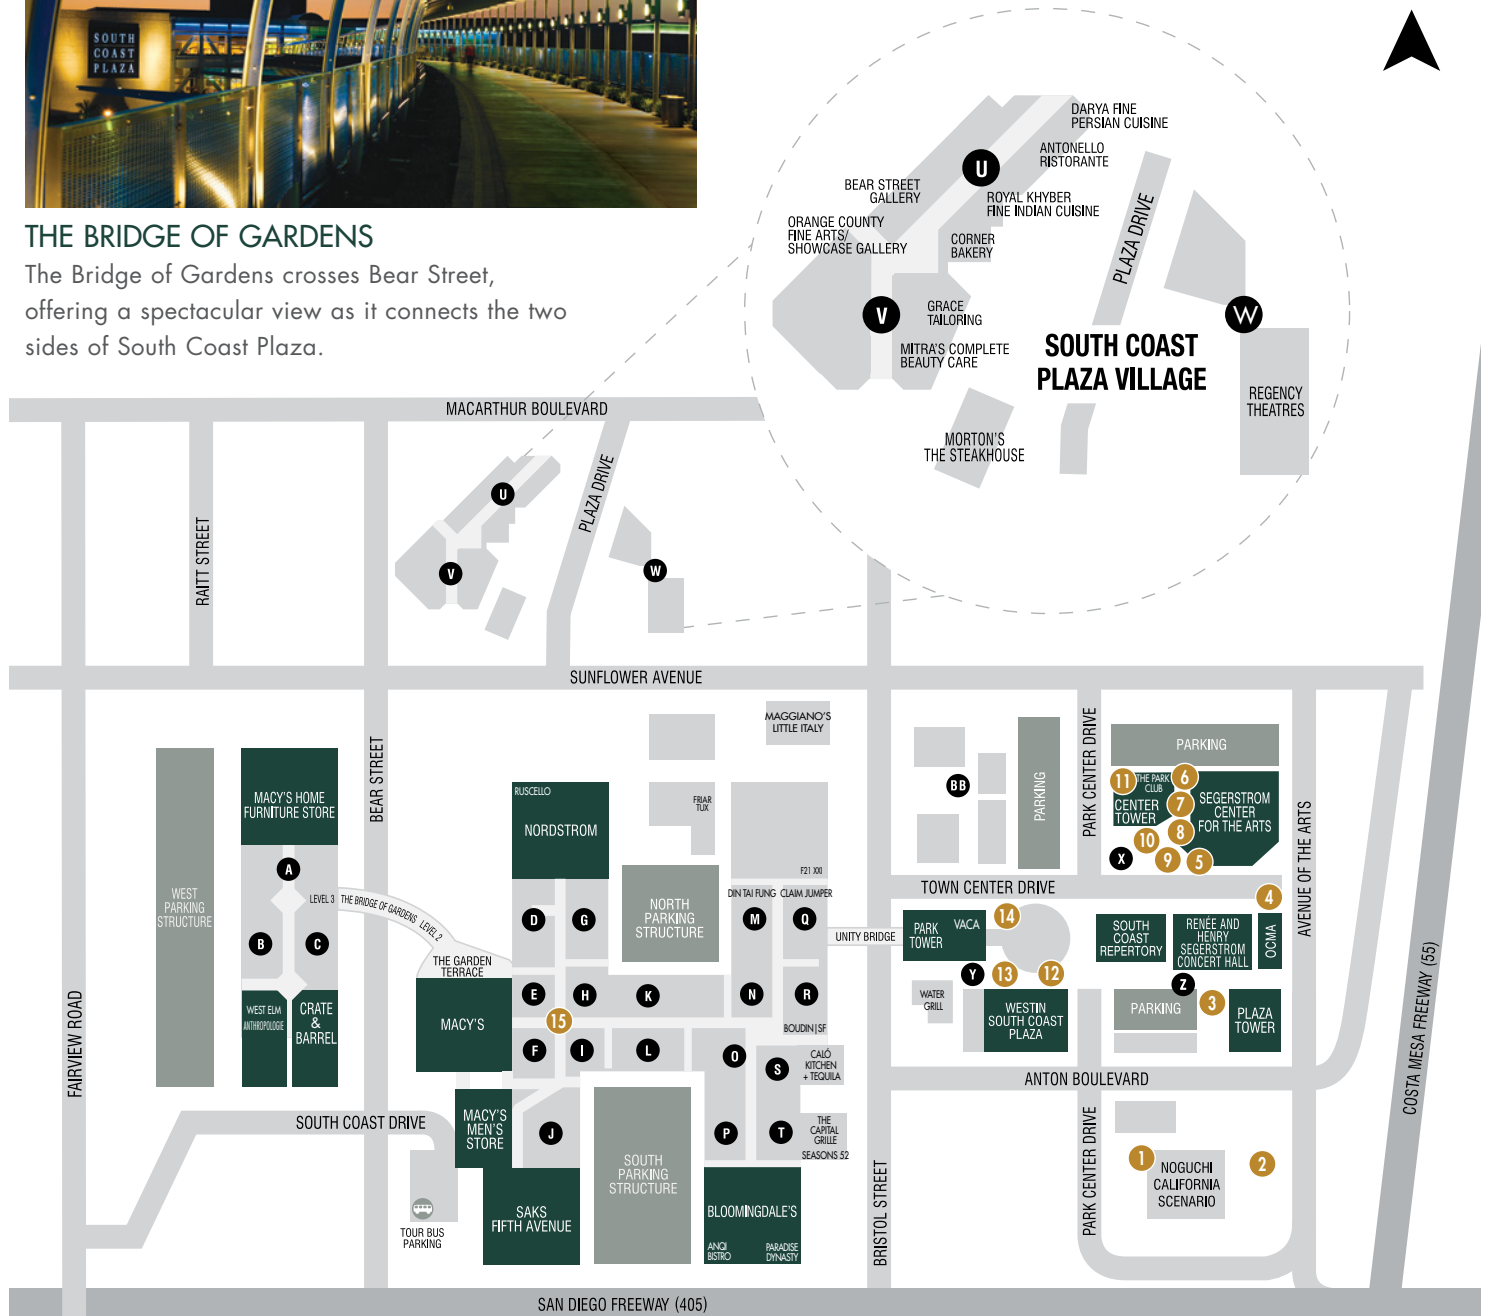

● COSTA MESA'S ARTS DISTRICT SCULPTURE TOUR

One of Southern California's best-kept secrets is an art walk in Costa Mesa featuring contemporary and modern works by internationally renowned sculptors. Explore this incomparable public art collection. Visit Southcoastplaza.com/Art-tour for details